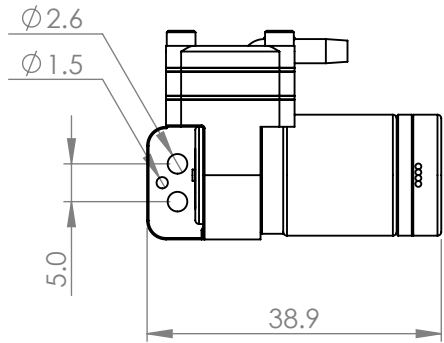

BLX VARIANTS

TCS MICROPUMPS LTD - HIGHFIELD, FAVERSHAM ROAD,
OSPRINGE, KENT. ME13 OSF TEL (0)1795 539655

NOTES

DIMENSIONS NOT SHOWN CAN BE TAKEN FROM THE CAD MODEL. TOLERANCE +/- 0.05

MATERIAL SEE COMPONENT LEVEL

COATING N/A

FINISH NATURAL, UNMARKED

COLOUR SEE COMPONENT LEVEL

STANDARD TOLERANCES APPLICABLE TO ALL DIMENSIONS ON THIS DRAWING UNLESS OTHERWISE STATED

WHOLE NUMBERS +/- 0.5
DECIMAL 1.0 +/- 0.1
DECIMAL 1.00 +/- 0.05

CRITICAL DIMENSIONS ARE SHOWN CIRCLED

THIS DRAWING IS THE PROPERTY OF TCS MICROPUMPS LTD. IT IS A CONFIDENTIAL DOCUMENT AND MUST NOT BE COPIED, USED OR ITS CONTENTS DIVULGED WITHOUT PRIOR WRITTEN CONSENT

A3 DIMENSIONS IN MM SCALE 1:1

DRAWN BY JF DATE 24/01/2022

CHECKED BY DATE

TITLE Reciprocating Pump

DRG NO D220 SHEET NO 15 OF 17 REV 4