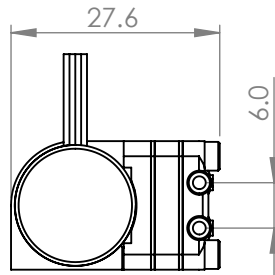

BLX VARIANTS

TCS MICROPUMPS LTD - HIGHFIELD, FAVERSHAM ROAD,
OSPRINGE, KENT. ME13 OSF TEL (0)1795 539655

NOTES

DIMENSIONS NOT SHOWN CAN BE TAKEN FROM THE CAD MODEL. TOLERANCE +/- 0.05

MATERIAL SEE COMPONENT LEVEL

COATING N/A

FINISH NATURAL, UNMARKED

COLOUR SEE COMPONENT LEVEL

STANDARD TOLERANCES APPLICABLE TO ALL DIMENSIONS ON THIS DRAWING UNLESS OTHERWISE STATED

WHOLE NUMBERS +/- 0.5
DECIMAL 1.0 +/- 0.1
DECIMAL 1.00 +/- 0.05

CRITICAL DIMENSIONS ARE SHOWN CIRCLED

THIS DRAWING IS THE PROPERTY OF TCS MICROPUMPS LTD. IT IS A CONFIDENTIAL DOCUMENT AND MUST NOT BE COPIED, USED OR ITS CONTENTS DIVULGED WITHOUT PRIOR WRITTEN CONSENT

A3 DIMENSIONS IN MM SCALE 1:1

DRAWN BY JF DATE 24/01/2022

CHECKED BY DATE

TITLE Reciprocating Pump

DRG NO D220 SHEET NO 15 OF 17 REV 4